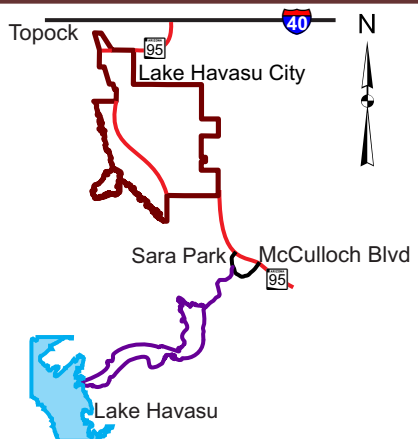

Legend

 Crack In The Mountain Trail

BLM Havasu Field Office
 314 London Bridge Rd.
 Lake Havasu AZ 86403
 Phone: (928) 453-3444

www.golakehasasu.com/activities/hiking/hikes.aspx