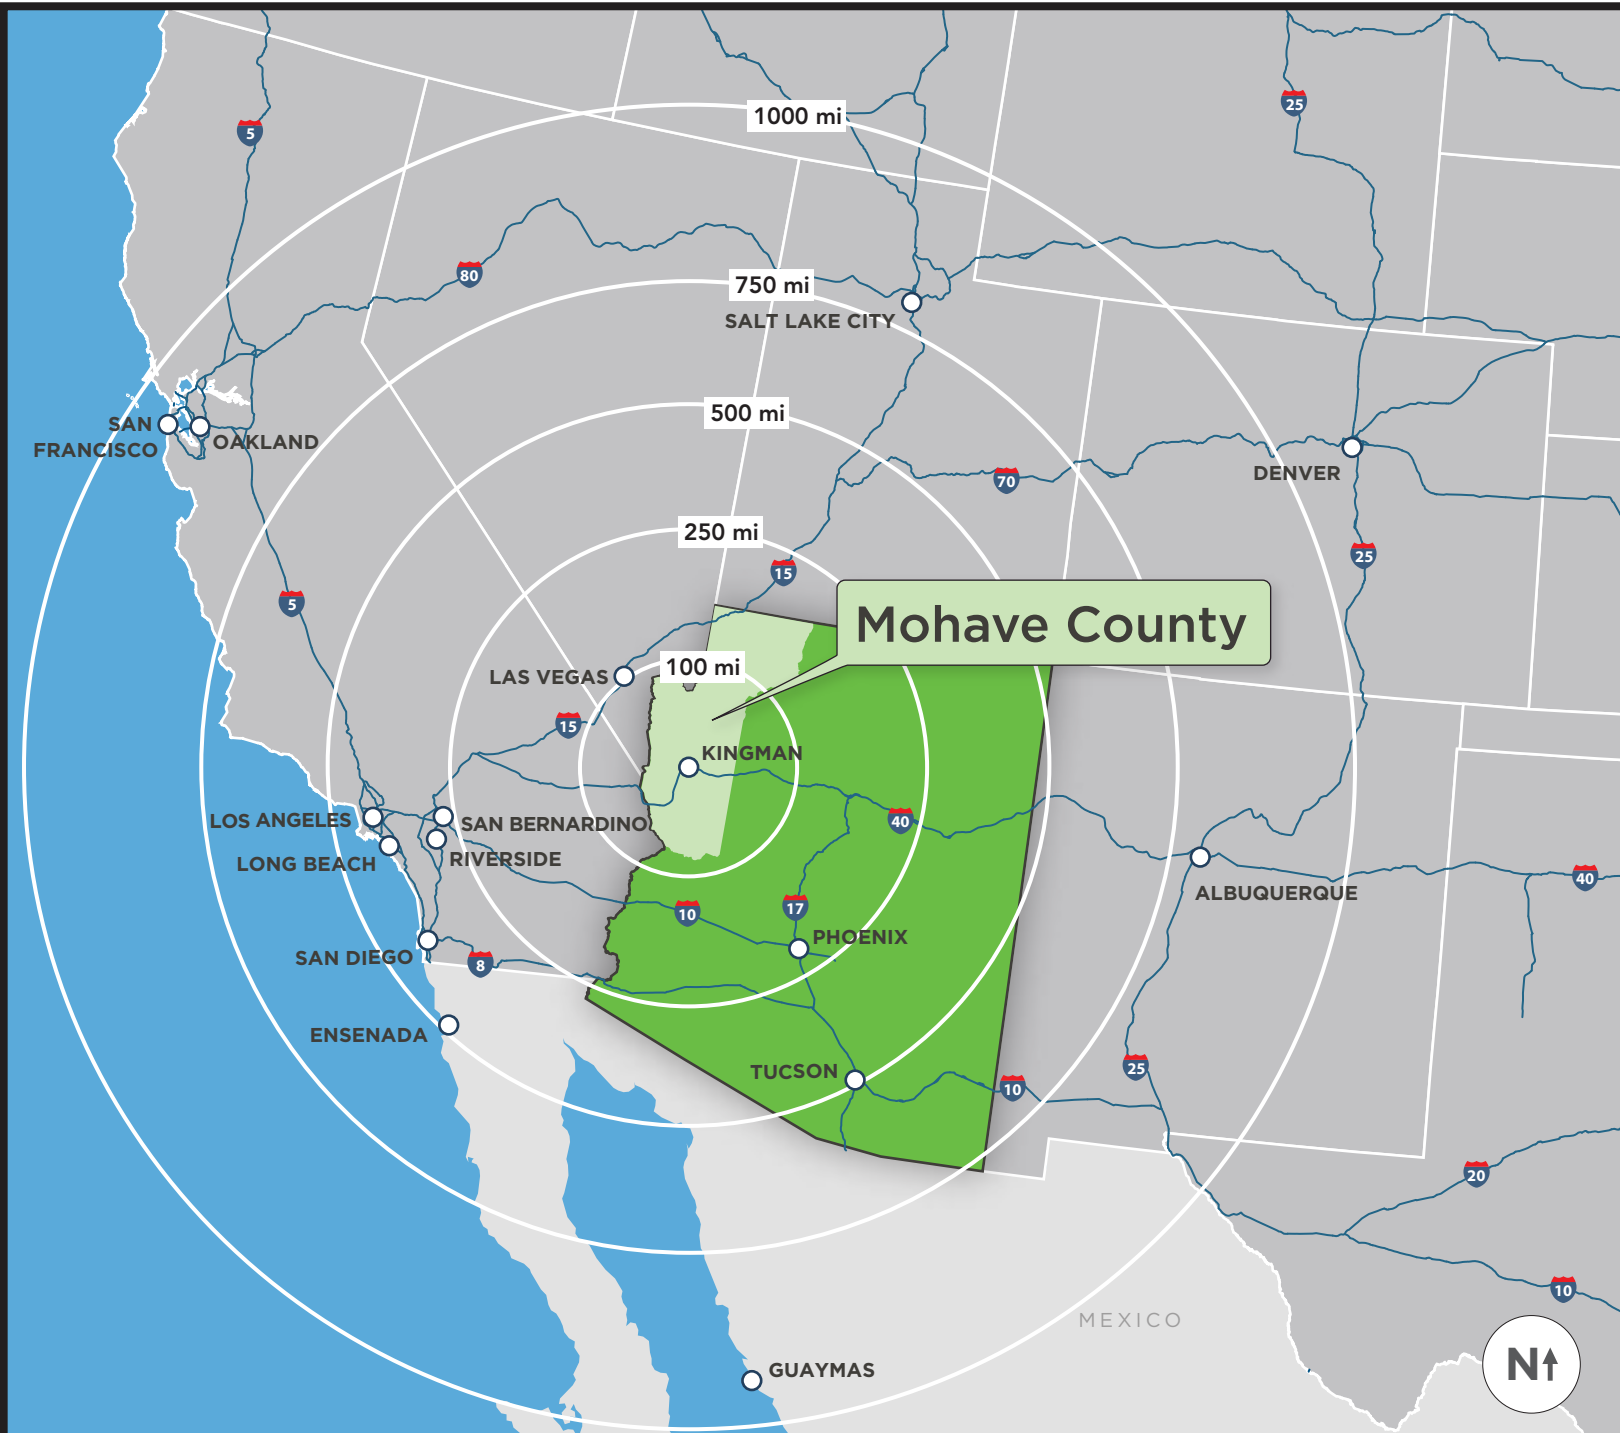

MOHAVE COUNTY, ARIZONA

Mohave County Economic Development Department
3250 E. Kino Avenue, 2nd Floor | Kingman, AZ 86409
Tel. (928) 757-0960 | Fax. (928) 757-0934
www.mohavedevelopment.org

DRIVE TIMES

Drive Times from Kingman, AZ

Las Vegas, NV: 104 Miles / 2:00
 Phoenix, AZ: 184 Miles / 3:25
 San Bernardino, CA: 275 Miles / 4:20
 Riverside, CA: 284 Miles / 4:31
 Tucson, AZ: 305 Miles / 5:22
 Los Angeles, CA: 318 Miles / 5:08
 Long Beach, CA: 332 Miles / 5:17

San Diego, CA: 380 Miles / 5:58
 Ensenada, Mexico: 463 Miles / 7:25
 Albuquerque, NM: 470 Miles / 7:09
 Salt Lake City, UT: 524 Miles / 8:25
 Oakland, CA: 607 Miles / 10:06
 San Francisco, CA: 618 Miles / 10:19
 Guaymas, Mexico: 627 Miles / 11:02
 Denver, CO: 914 Miles / 13:38