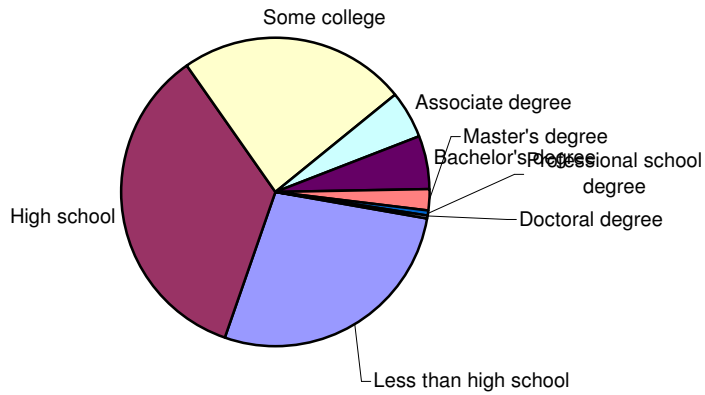

Educational Attainment

- 28% of residents 25 and over have less than a high school degree.
- 3% of residents have an advanced college degree.
- 9% of residents have a college degree or greater.

Educational Attainment	Number	%
Less than high school	6,570	28%
High school	8,289	35%
Some college	5,685	24%
Associate degree	1,216	5%
Bachelor's degree	1,312	6%
Master's degree	497	2%
Professional school degree	175	1%
Doctoral degree	56	0%
Total	23,800	

Universe: Population 25 years and over

Table P37

Educational Attainment

School Enrollment

- 3% of residents were enrolled in college, graduate school, or professional school.
- 4% of residents were enrolled in high school.
- 13% of residents were enrolled in nursery school, preschool, Kindergarten, or grade school.