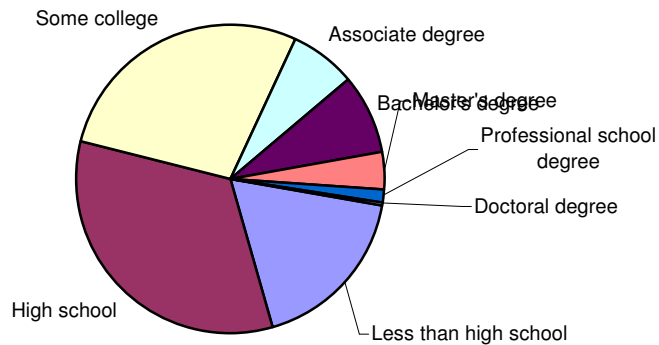

Educational Attainment

- 18% of residents 25 and over have less than a high school degree.
- 5% of residents have an advanced college degree.
- 14% of residents have a college degree or greater.

Educational Attainment	Number	%
Less than high school	2,386	18%
High school	4,448	33%
Some college	3,736	28%
Associate degree	933	7%
Bachelor's degree	1,122	8%
Master's degree	496	4%
Professional school degree	186	1%
Doctoral degree	48	0%
Total	13,355	

Universe: Population 25 years and over

Table P37

Educational Attainment

School Enrollment

- 6% of residents were enrolled in college, graduate school, or professional school.
- 5% of residents were enrolled in high school.
- 15% of residents were enrolled in nursery school, preschool, Kindergarten, or grade school.