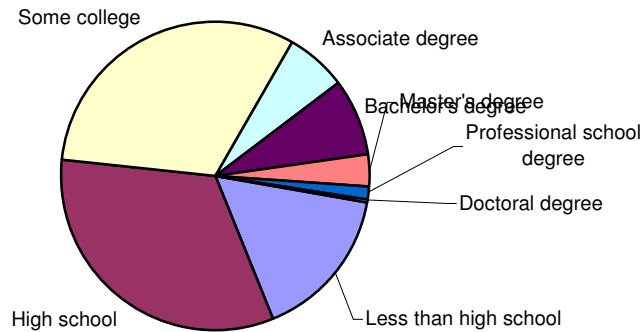

### Educational Attainment

- 16% of residents 25 and over have less than a high school degree.
- 5% of residents have an advanced college degree.
- 13% of residents have a college degree or greater.

Educational Attainment	Number	%
Less than high school	5,087	16%
High school	10,217	33%
Some college	9,939	32%
Associate degree	1,982	6%
Bachelor's degree	2,597	8%
Master's degree	993	3%
Professional school degree	449	1%
Doctoral degree	83	0%
<b>Total</b>	<b>31,347</b>	

Universe: Population 25 years and over

Table P37

### Educational Attainment