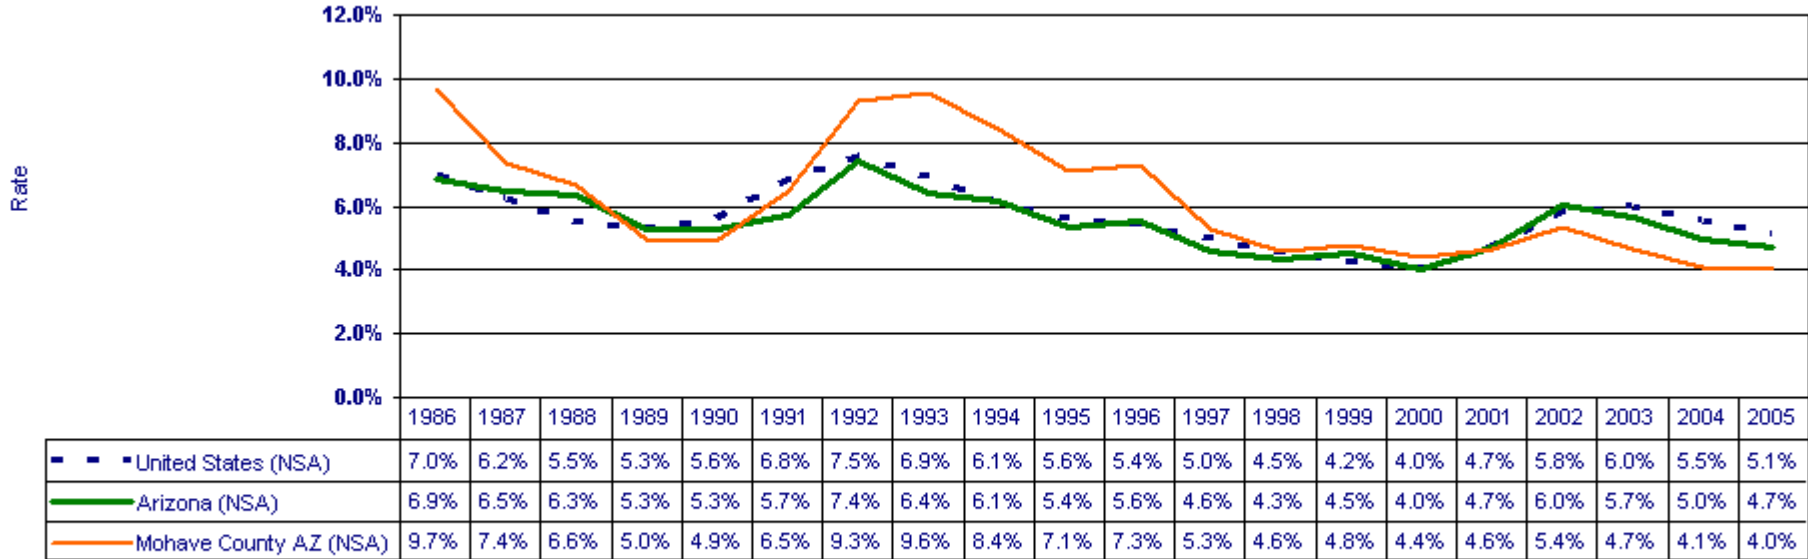

### Unemployment Rate, Mohave County AZ

SA = Seasonally Adjusted, NSA = Not Seasonally Adjusted. Recessions: 4/01 - 11/01, 8/90 - 3/91, and 8/81 - 11/82.

Source: Bureau of Labor Statistics (Haver Analytics) Created 2/14/2006 10:46:00 AM