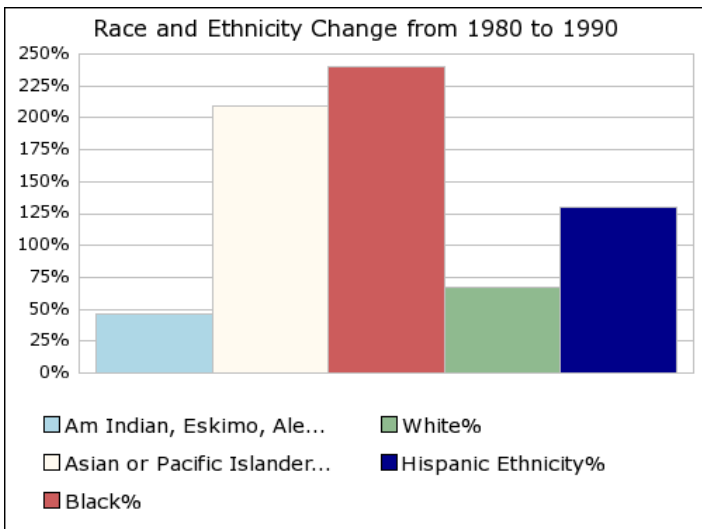

Race and Ethnicity

	1980	1990	Percent Change	
			1980 to 1990	1990 to 2000
American Indian, Eskimo, Aleut	1,465	2,143	46.3%	74.2%
Asian	184	569	209.2%	138.0%
Other	599	1,645	174.6%	276.9%
Black	89	303	240.5%	174.9%
White	53,178	88,835	67.1%	57.2%
Hispanic Ethnicity	2,138	4,920	130.1%	249.2%

Housing Units

	1980	1990	Percent Change	
			1980 to 1990	1990 to 2000
Owner Occupied Housing	16,170	26,529	64.1%	74.2%
Renter Occupied Housing	4,827	10,276	112.9%	61.5%

Current year data is for the year **2005**, 5 year projected data is for the year **2010**. More About Our Data.
Demographic data © 2005 by Experian/Applied Geographic Solutions.

© 2006. DemographicsNow.com is brought to you by SRC, LLC.

SRC, DemographicsNow.com and the SRC and DemographicsNow.com logos are trademarks of SRC, LLC. All rights reserved.

Privacy Statement | License Agreement