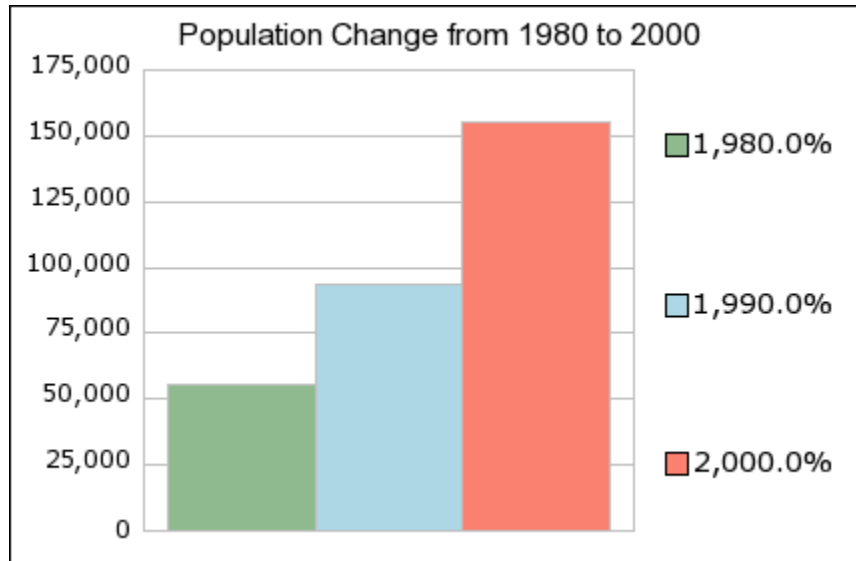

Date: 03/10/06

Current Geography Selection: (1 Selected) Counties: Mohave County

## Census Trend 1980 - 2000 Summary Report with Charts

### Basic Variables

	1980	1990	Percent Change	
			1980 to 1990	1990 to 2000
Population	55,554	93,498	68.3%	65.8%
Percent Female	49.8%	50.2%	69.6%	66.0%
Percent Male	50.2%	49.8%	67.0%	65.6%
Total Households	20,999	36,802	75.3%	70.7%
Average Household Size	2.63	2.47	-6.0%	-0.9%
Family Population	49,768	76,243	53.2%	69.2%
Group Quarters Population	331	2,537	666.5%	-51.5%