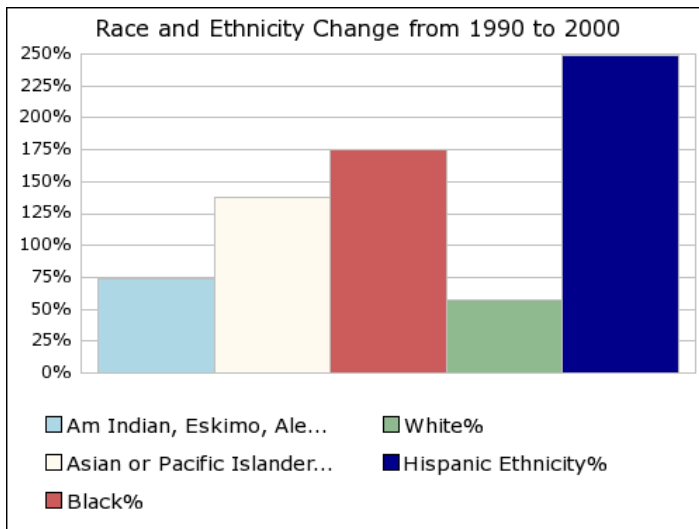

## Census Trend 1980 - 2000 Summary Report with Charts

### Basic Variables

	1980	1990	Percent Change	
			1980 to 1990	1990 to 2000
Population	55,554	93,498	68.3%	65.8%
Percent Female	49.8%	50.2%	69.6%	66.0%
Percent Male	50.2%	49.8%	67.0%	65.6%
Total Households	20,999	36,802	75.3%	70.7%
Average Household Size	2.63	2.47	-6.0%	-0.9%
Family Population	49,768	76,243	53.2%	69.2%
Group Quarters Population	331	2,537	666.5%	-51.5%

**Race and Ethnicity**

	1980	1990	Percent Change	
			1980 to 1990	1990 to 2000
American Indian, Eskimo, Aleut	1,465	2,143	46.3%	74.2%
Asian	184	569	209.2%	138.0%
Other	599	1,645	174.6%	276.9%
Black	89	303	240.5%	174.9%
White	53,178	88,835	67.1%	57.2%
Hispanic Ethnicity	2,138	4,920	130.1%	249.2%