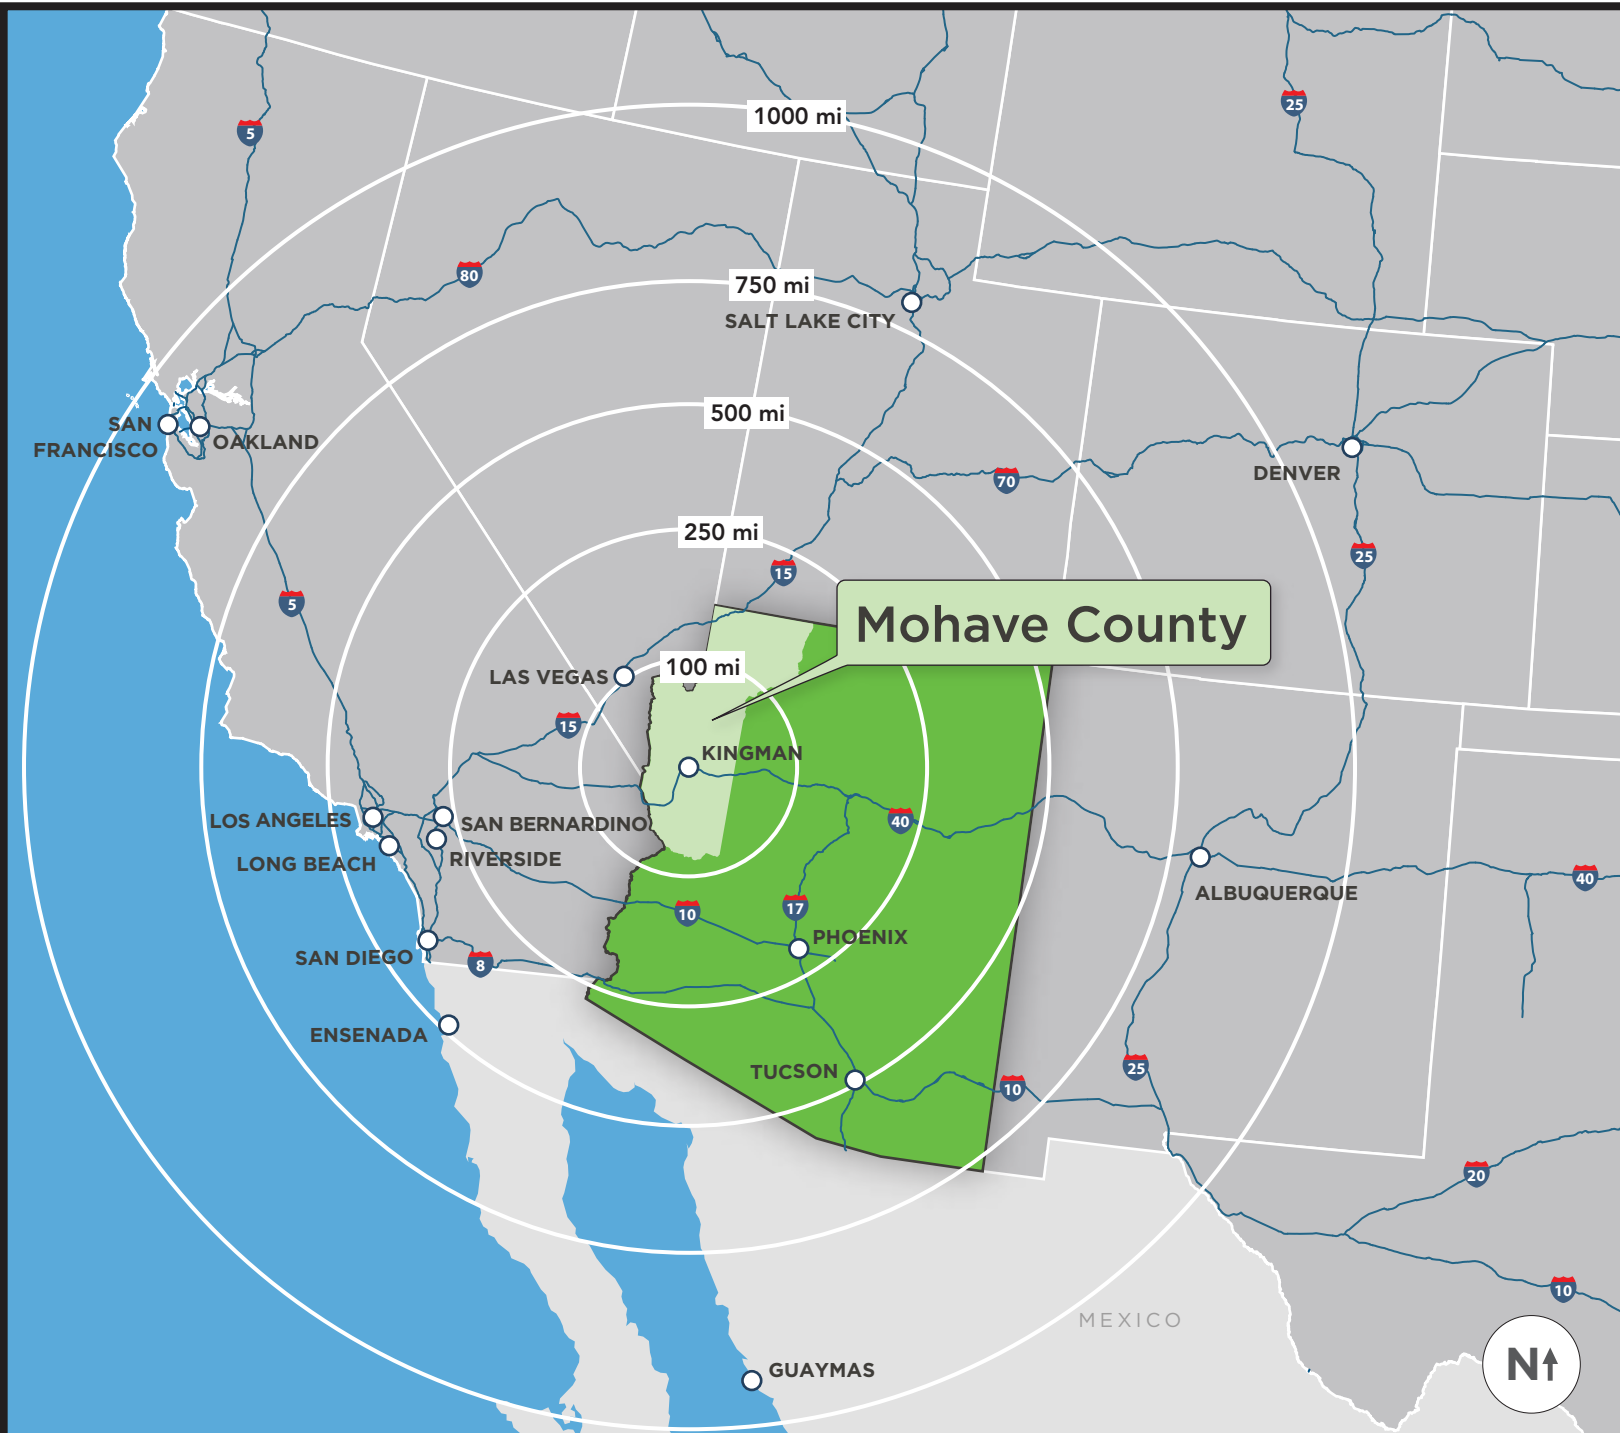

MOHAVE COUNTY, ARIZONA

Mohave County Economic Development Department
 3250 E. Kino Avenue, 2nd Floor | Kingman, AZ 86409
 Tel. (928) 757-0960 | Fax. (928) 757-0934
www.mohavedevelopment.org

DRIVE TIMES

Drive Times from Kingman, AZ

Las Vegas, NV: 104 Miles / 2:00
 Phoenix, AZ: 184 Miles / 3:25
 San Bernardino, CA: 275 Miles / 4:20
 Riverside, CA: 284 Miles / 4:31
 Tucson, AZ: 305 Miles / 5:22
 Los Angeles, CA: 318 Miles / 5:08
 Long Beach, CA: 332 Miles / 5:17

San Diego, CA: 380 Miles / 5:58
 Ensenada, Mexico: 463 Miles / 7:25
 Albuquerque, NM: 470 Miles / 7:09
 Salt Lake City, UT: 524 Miles / 8:25
 Oakland, CA: 607 Miles / 10:06
 San Francisco, CA: 618 Miles / 10:19
 Guaymas, Mexico: 627 Miles / 11:02
 Denver, CO: 914 Miles / 13:38

Mohave County
 ECONOMIC DEVELOPMENT